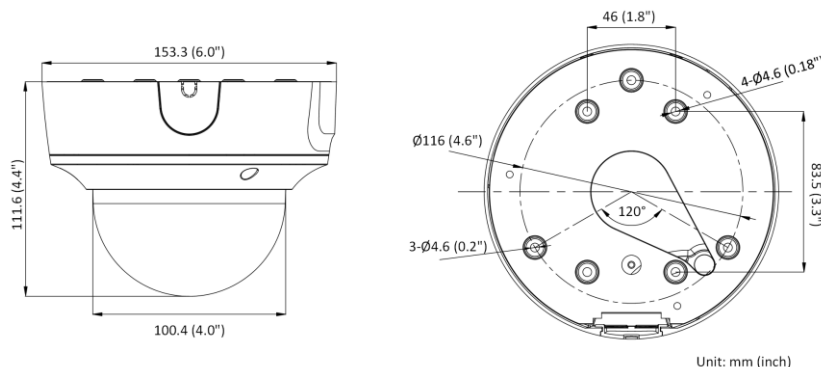

Available Model

DS-2CD3756G2T-IZS (2.7 to 13.5 mm, 7 to 35 mm)

Typical Application

Hikvision products are classified into three levels according to their anti-corrosion performance. Refer to the following description to choose for your using environment.

This model has NO SPECIFIC PROTECTION.

Level	Description
Top-level protection	Hikvision products at this level are equipped for use in areas where professional anti-corrosion protection is a must. Typical application scenarios include coastlines, docks, chemical plants, and more.
Moderate protection	Hikvision products at this level are equipped for use in areas with moderate anti-corrosion demands. Typical application scenarios include coastal areas about 2 kilometers (1.24 miles) away from coastlines, as well as areas affected by acid rain.
No specific protection	Hikvision products at this level are equipped for use in areas where no specific anti-corrosion protection is needed.

Dimension