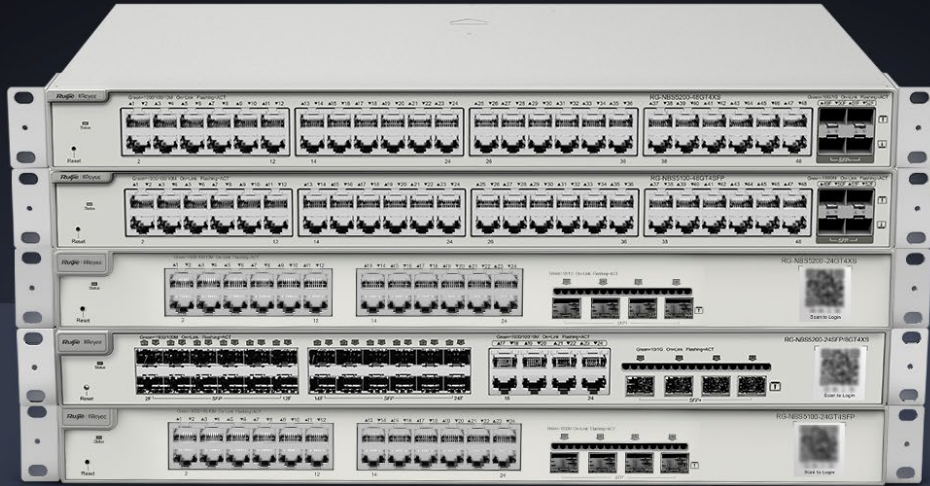

# RG-NBS51/52 series Layer 3 Cloud Managed Switches

## RG-NBS5000 Series Switch

High performance Layer 3 switch for core/aggregation

 Dynamic Routing

 6kV Surge Protection

 5 Years Warranty