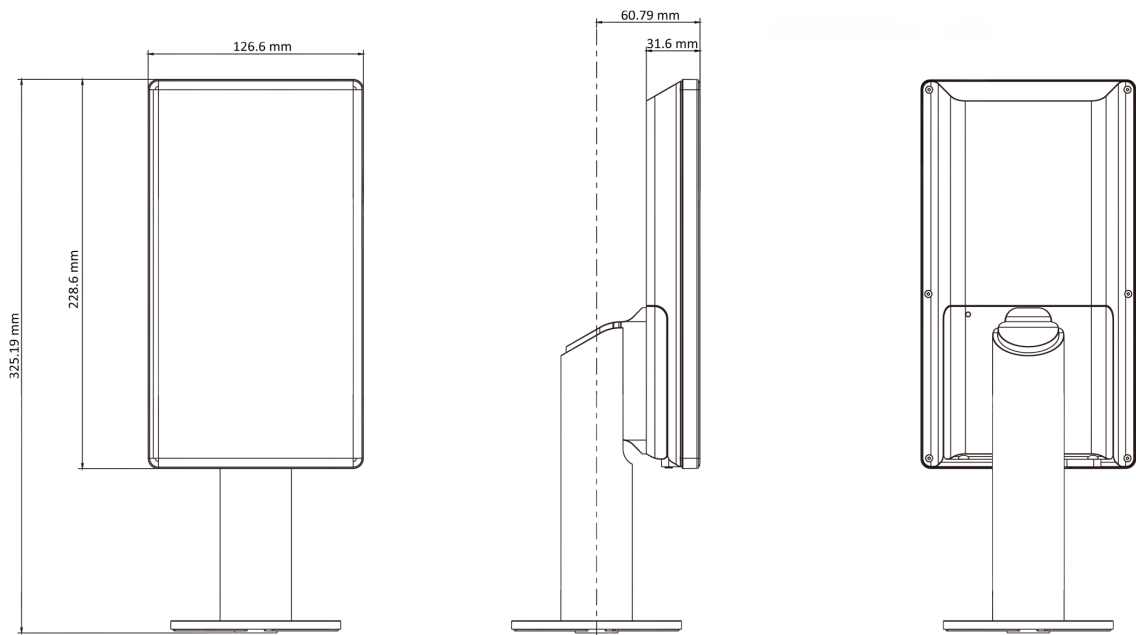

### Features

- Compatible with Hikvision turnstile
- Communicates with the third-party turnstile via IO output or Wiegand
- Water-proof
- 7-inch LCD touch screen
- 2 MP wide-angle dual lens
- Adjustable supplement light brightness
- Face recognition distance: 0.3 m to 3 m
- High performance processor with deep learning algorithm
- Face capacity: 50,000
- Face recognition duration < 0.2 s/User; face recognition accuracy rate ≥ 99%
- Multiple authentication modes
- Applies pictures to the device via TCP/IP or uploading them to the device via the USB flash drive
- Stand-alone operation
- Transmits and saves the comparison results and the captured pictures to the client software or others
- Device management, log search, and parameter settings via the device.
- Connects to one external card reader via RS-485 protocol
- Connects to Wiegand card reader via Wiegand protocol

## Specifications

Model	DS-K5671-ZU
Face recognition distance	0.3 m to 3 m
Face recognition duration	< 0.2 s
Face anti-spoofing	Support
Face capacity	50,000
Event capacity	100,000
Screen	7-inch touch screen
Camera	2 MP dual-lens camera
Communication	TCP/IP, Wi-Fi
Interface	LAN × 1, RS-485 × 1, Wiegand × 1, USB × 1, IO output × 1, IO input × 2, lock × 1, door contact × 1
Audio prompt	Support
Two-way audio	Support
Power supply	12 VDC/2 A
Working humidity	0 to 90% (no condensing)
Working temperature	-30 °C to +60 °C (-22 °F to +140 °F)
Protection level	IP65

## Dimensions