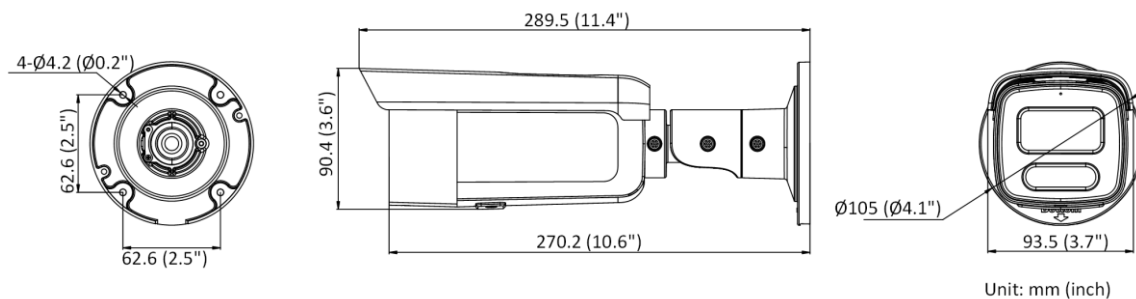

Level	Description
Top-level protection	Hikvision products at this level are equipped for use in areas where professional anti-corrosion protection is a must. Typical application scenarios include coastlines, docks, chemical plants, and more.
Moderate protection	Hikvision products at this level are equipped for use in areas with moderate anti-corrosion demands. Typical application scenarios include coastal areas about 2 kilometers (1.24 miles) away from coastlines, as well as areas affected by acid rain.
No specific protection	Hikvision products at this level are equipped for use in areas where no specific anti-corrosion protection is needed.

▪ **Available Model**

DS-2CD2T47G2H-LISU/SL(2.8mm)

DS-2CD2T47G2H-LISU/SL(4mm)

▪ **Dimension**

▪ **Accessory**

▪ **Optional**

DS-1275ZJ-SUS Vertical Pole Mount	DS-1276ZJ-SUS Corner Mount	DS-1260ZJ Junction Box	DS-1280ZJ-S Junction Box	DS-1275ZJ-S-SUS Vertical Pole Mount

Headquarters

No.555 Qianmo Road, Binjiang District,
Hangzhou 310051, China
T +86-571-8807-5998
www.hikvision.com

Follow us on social media to get the latest product and solution information.