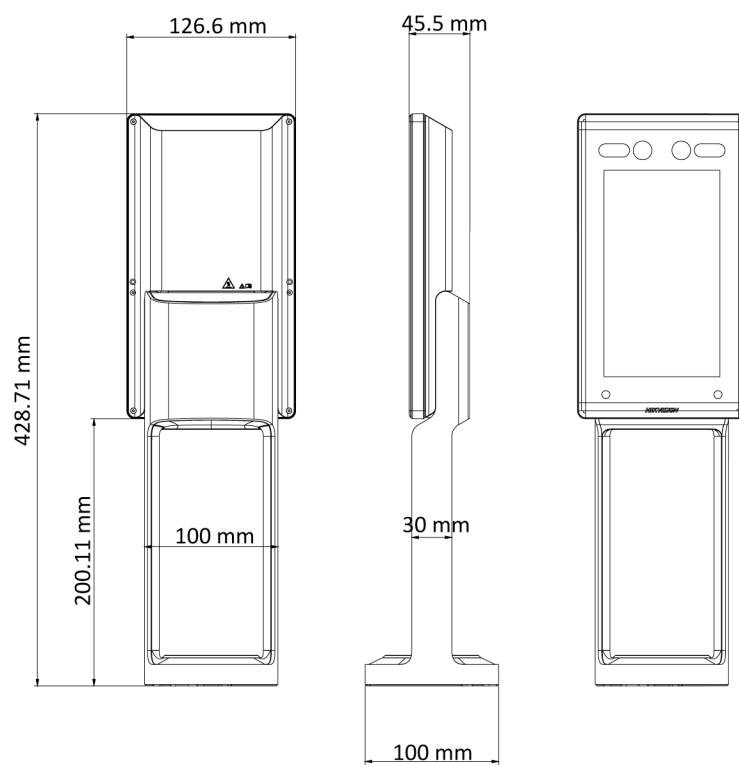

Dimensions

Accessory