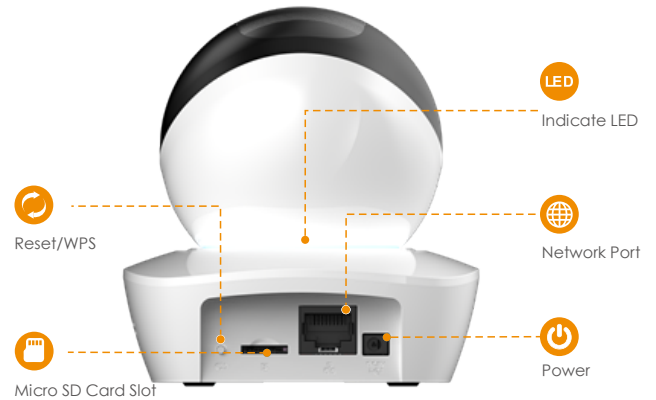

Front View

Back View

Specifications

Camera

1/3" 4 Megapixel Progressive CMOS
 4MP(2688 x 1520)
 Night Vision: 10m(33ft) Distance
 3-9mm Motorized Lens
 Field of View : 49° (D) ~ 118° (D)
 355° Pan & 90° Tilt
 3x Optical Zoom

Auxiliary Interface

Micro SD Card Slot(up to 128GB)
 Built-in Mic & Speaker
 Reset/WPS Button

General

DC 5V2A Power Supply
 Power Consumption: ≤10W
 Working Environment: -10° C ~ +45° C, Less Than 93%RH
 Dimensions: 94 × 94 × 101mm (3.7 × 3.7 × 3.9inch)
 Weight: 250g (0.55lb)
 CE, FCC, UL