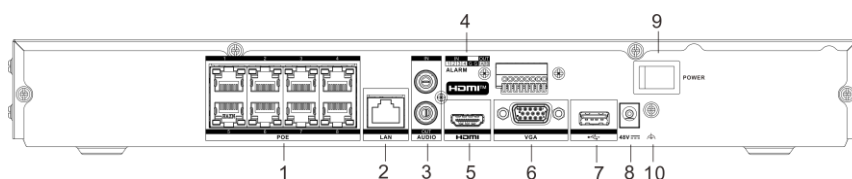

Network Protocol	TCP/IP, DHCP, IPv4, IPv6, DNS, DDNS, NTP, RTSP, SADP, SMTP, SNMP, NFS, iSCSI, ISUP, UPnP™, HTTP, HTTPS
Network Interface	1 RJ-45 10/100/1000 Mbps self-adaptive Ethernet interface
PoE	
Interface	8, RJ-45 10/100 Mbps self-adaptive Ethernet interface
Power	≤ 80 W
Standard	IEEE 802.3af/at
Auxiliary Interface	
SATA	2 SATA interfaces
Capacity	Up to 16 TB capacity for each HDD
USB Interface	Front panel: 1 × USB 2.0; Rear panel: 1 × USB 2.0
Alarm In/Out	4/1
General	
GUI Language	English, Russian, Bulgarian, Hungarian, Greek, German, Italian, Czech, Slovak, French, Polish, Dutch, Portuguese, Spanish, Romanian, Turkish, Japanese, Danish, Swedish Language, Norwegian, Finnish, Korean, Traditional Chinese, Thai, Estonian, Vietnamese, Croatian, Slovenian, Serbian, Latvian, Lithuanian, Uzbek, Kazakh, Arabic, Ukrainian, Kyrgyz , Brazilian Portuguese, Indonesian
Power Supply	48 VDC, 2.5 A
Consumption	≤ 15 W (without HDD, and PoE off)
Working Temperature	-10 °C to 55 °C (14 °F to 131 °F)
Working Humidity	10% to 90%
Dimension (W × D × H)	385 mm × 315 mm × 52 mm (15.2"× 12.4" × 2.0")
Weight	≤ 3 kg (without HDD, 6.6 lb.)
Certification	
CE	EN 55032: 2015, EN 61000-3-2, EN 61000-3-3, EN 50130-4, EN 55035: 2017
Obtained Certification	CE, FCC, IC, CB, KC, UL, Rohs, Reach, WEEE, RCM, UKCA, LOA, BIS

Physical Interface

No.	Description	No.	Description
1	Network interfaces with PoE function	6	VGA interface
2	LAN network interface	7	USB interface
3	AUDIO IN and AUDIO OUT	8	Power supply
4	ALARM IN and OUT	9	Power switch
5	HDMI interface	10	GND

Available Model

DS-7608NXI-K2/8P(D)