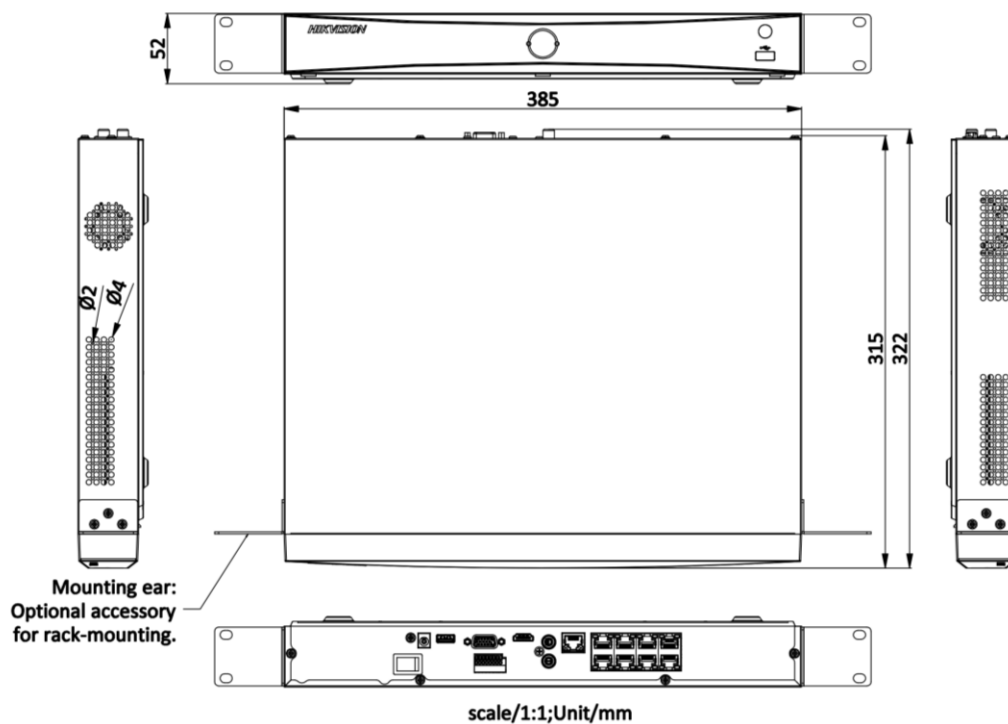

Network Protocol	TCP/IP, DHCP, IPv4, IPv6, DNS, DDNS, NTP, RTSP, SADP, SMTP, SNMP, NFS, iSCSI, ISUP, UPnP™, HTTP, HTTPS
Network Interface	1 RJ-45 10/100/1000 Mbps self-adaptive Ethernet interface
PoE	
Interface	8, RJ-45 10/100 Mbps self-adaptive Ethernet interface
Power	≤ 80 W
Standard	IEEE 802.3af/at
Auxiliary Interface	
SATA	2 SATA interfaces
Capacity	Up to 16 TB capacity for each HDD
USB Interface	Front panel: 1 × USB 2.0; Rear panel: 1 × USB 2.0
Alarm In/Out	4/1
General	
GUI Language	English, Russian, Bulgarian, Hungarian, Greek, German, Italian, Czech, Slovak, French, Polish, Dutch, Portuguese, Spanish, Romanian, Turkish, Japanese, Danish, Swedish Language, Norwegian, Finnish, Korean, Traditional Chinese, Thai, Estonian, Vietnamese, Croatian, Slovenian, Serbian, Latvian, Lithuanian, Uzbek, Kazakh, Arabic, Ukrainian, Kyrgyz , Brazilian Portuguese, Indonesian
Power Supply	48 VDC, 2.5 A
Consumption	≤ 15 W (without HDD, and PoE off)
Working Temperature	-10 °C to 55 °C (14 °F to 131 °F)
Working Humidity	10% to 90%
Dimension (W × D × H)	385 mm × 315 mm × 52 mm (15.2"× 12.4" × 2.0")
Weight	≤ 3 kg (without HDD, 6.6 lb.)
Certification	
CE	EN 55032: 2015, EN 61000-3-2, EN 61000-3-3, EN 50130-4, EN 55035: 2017
Obtained Certification	CE, FCC, IC, CB, KC, UL, Rohs, Reach, WEEE, RCM, UKCA, LOA, BIS

Physical Interface

No.	Description	No.	Description
1	Network interfaces with PoE function	6	VGA interface
2	LAN network interface	7	USB interface
3	AUDIO IN and AUDIO OUT	8	Power supply
4	ALARM IN and OUT	9	Power switch
5	HDMI interface	10	GND

Available Model

DS-7608NXI-K2/8P(D)

▪ Dimension

Headquarters

No.555 Qianmo Road, Binjiang District,
Hangzhou 310051, China
T +86-571-8807-5998
www.hikvision.com

Follow us on social media to get the latest product and solution information.