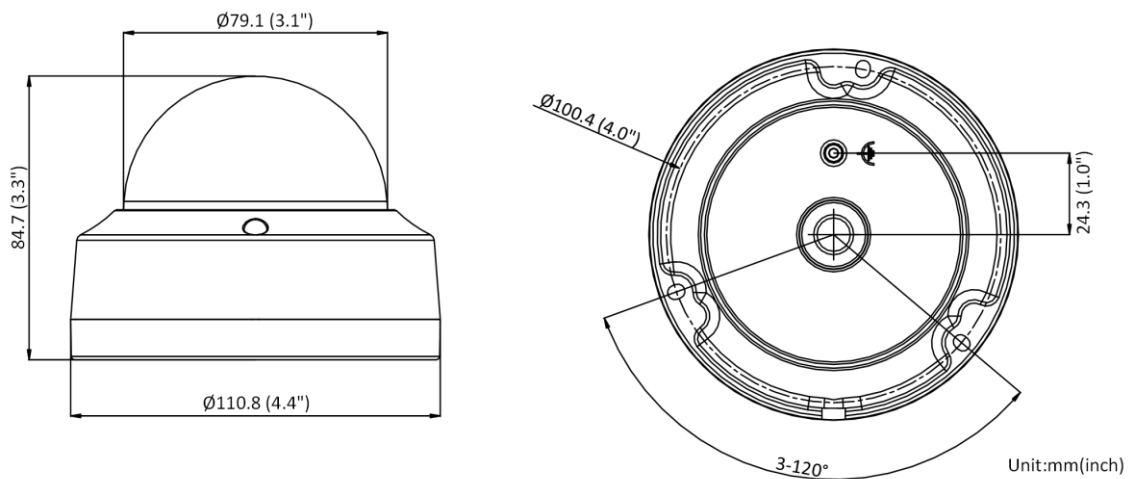

Level	Description
Top-level protection	Hikvision products at this level are equipped for use in areas where professional anti-corrosion protection is a must. Typical application scenarios include coastlines, docks, chemical plants, and more.
Moderate protection	Hikvision products at this level are equipped for use in areas with moderate anti-corrosion demands. Typical application scenarios include coastal areas about 2 kilometers (1.24 miles) away from coastlines, as well as areas affected by acid rain.
No specific protection	Hikvision products at this level are equipped for use in areas where no specific anti-corrosion protection is needed.

▪ **Dimension**

▪ **Accessory**

▪ **Optional**

DS-1276ZJ-SUS Corner Mount	DS-1276ZJ-SUS(B lack) Corner Mount	DS-1280ZJ-DM18 Junction Box	DS-1250ZJ Rain Shade	DS-1275ZJ-SUS Vertical Pole Mount