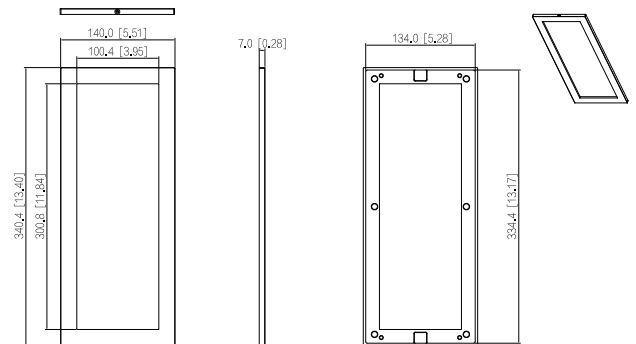

## Technical Specification

### General

Model	VTM24P3
Color	Black
Dimensions	140mm×340.40mm×7.0mm(5.51"×13.40"×0.28")
Material	Aluminum

## Dimensions (mm[inch])

VTM24P3