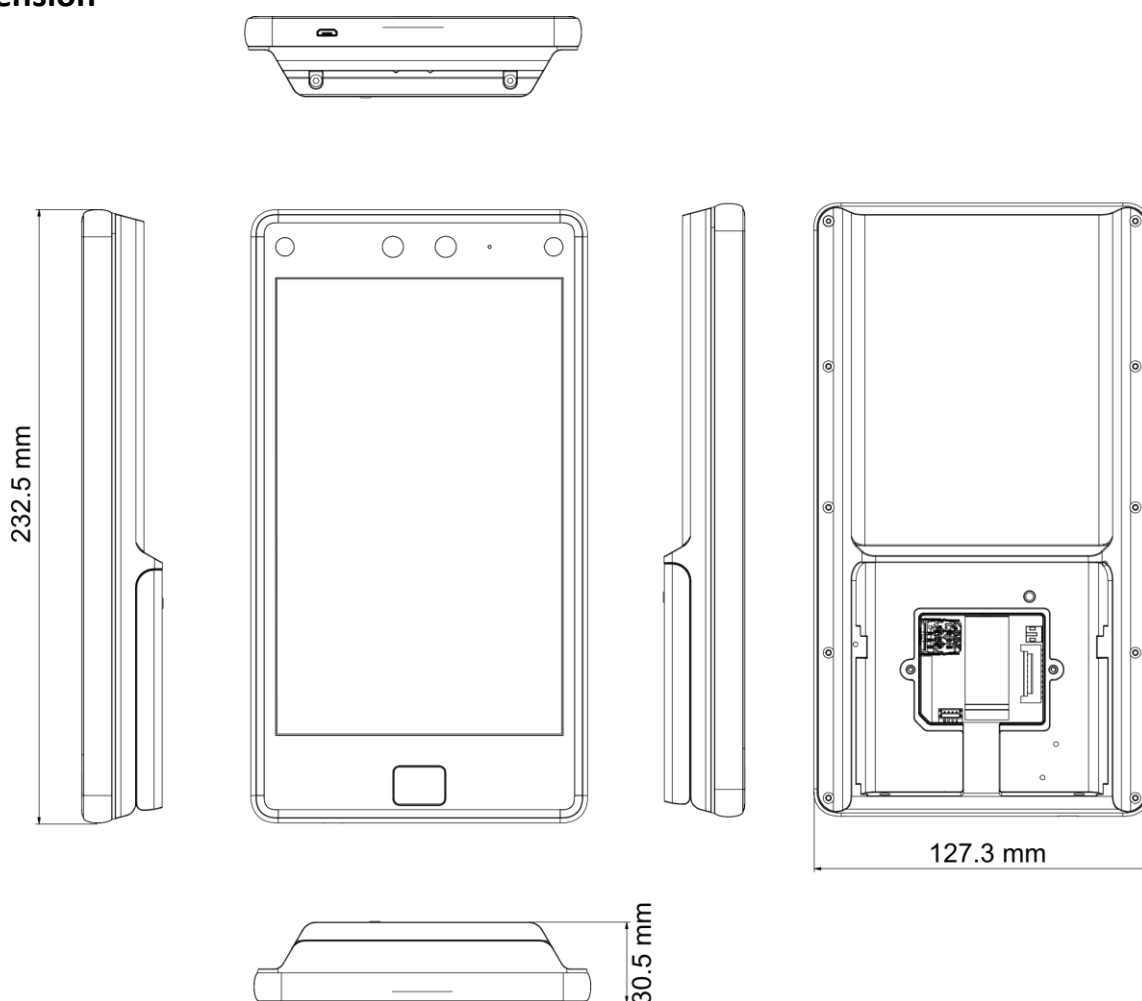

Function	
Language	English, Thai, Brazilian Portuguese, Russian, Spanish, Arabic, Japanese, Ukrainian, and Indonesian
Face anti-spoofing	Support
Hik-Connect	Support

▪ **Available Model**

DS-K1T680DF-E1

▪ **Dimension**