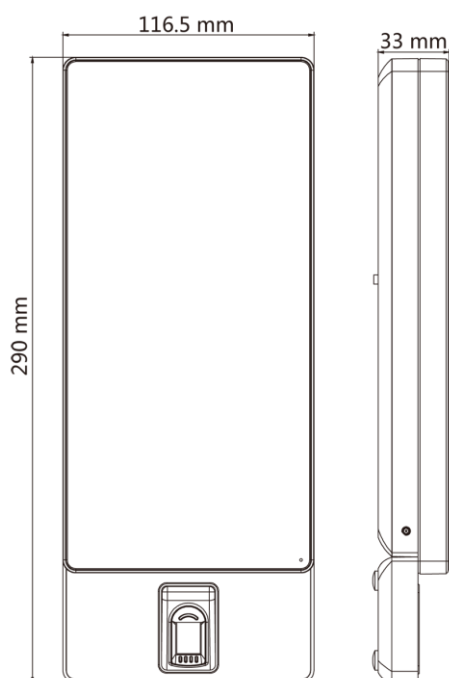

▪ Specification

Screen	
Dimensions	7-inch
Type	LCD
Operation method	Capacitive touch screen
Camera	
Pixel	2 MP
Lens	2
Audio	
Tone quality	Noise suppression and echo cancellation
Network	
Wired network	10 M/100 M/1000 M self-adaptive
Interface	
Network interface	1
Lock output	1
Exit button	1
Door contact input	1
Power interface	2-pin
Authentication	
Card type	Mifare 1 card
Card reading frequency	13.56MHz
Function	
QR code recognition	Support
Face anti-spoofing	Support
Audio prompt	Support
Time synchronization	Support
Others	
Power supply method	2-pin connector
Working temperature	-30 °C to 60 °C (-22 °F to 140 °F)
Working humidity	0~90% (No condensing)
Dimensions	290 mm × 116.5 mm × 33 mm (11.4" × 4.6" × 1.3")
Protective level	IP65
Installation	Surface

▪ Dimension