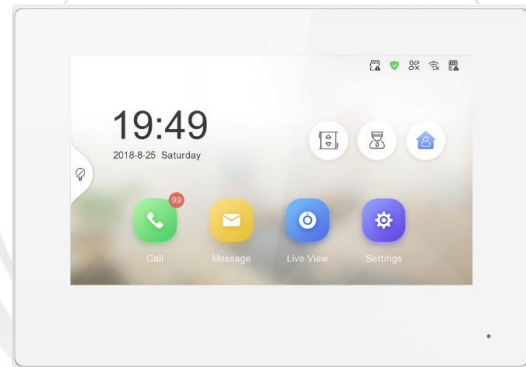

DS-KH6320-WTE1-W

Video Intercom Indoor Station with 7-Inch Touch Screen

Key Feature

- UI V2.0: User friendly design
- 7-inch colorful touch screen with resolution 1024 × 600
- Standard PoE
- Stores messages and captured pictures in the TF card
- Remote unlocking via the client software or the mobile client
- Views live videos of door stations and linked cameras
- Supports wireless network
- White color

Typical Application

Specification

Model		DS-KH6320-WTE1-W
System	Memory	128 MB
	Flash	32 MB
	Operation system	Embedded Linux operation system
Display	Display screen	7-inch colorful TFT LCD
	Display resolution	1024 × 600
	Operation method	Capacitive touch screen
Audio	Audio input	Built-in omnidirectional microphone
	Audio output	Built-in loudspeaker
	Audio compression standard	G.711 U
	Audio compression rate	64 Kbps
	Audio quality	Noise suppression and echo cancellation
Network	Wired network	10/100 Mbps self-adaptive network
	Wireless network	Wi-Fi 802.11b/g/n
	Network protocol	TCP/IP、SIP、RTSP
	Network interface	1 RJ-45 10/100 Mbps self-adaptive
	Alarm input	8-ch alarm inputs
	Relay output	2
	TF card	Max to 32 G, SD 2.0 or lower version
	RS-485	1
General	Power supply	IEEE802.3af, standard PoE
		12 VDC/1 A
	Power consumption	≤ 6 W
	Working temperature	-10 °C to 55 °C (14 °F to 131 °F)
	Working humidity	10% to 90%
Dimensions (W × H × D)	200 mm × 140 mm × 15.1 mm (7.9" × 5.5" × 0.6")	