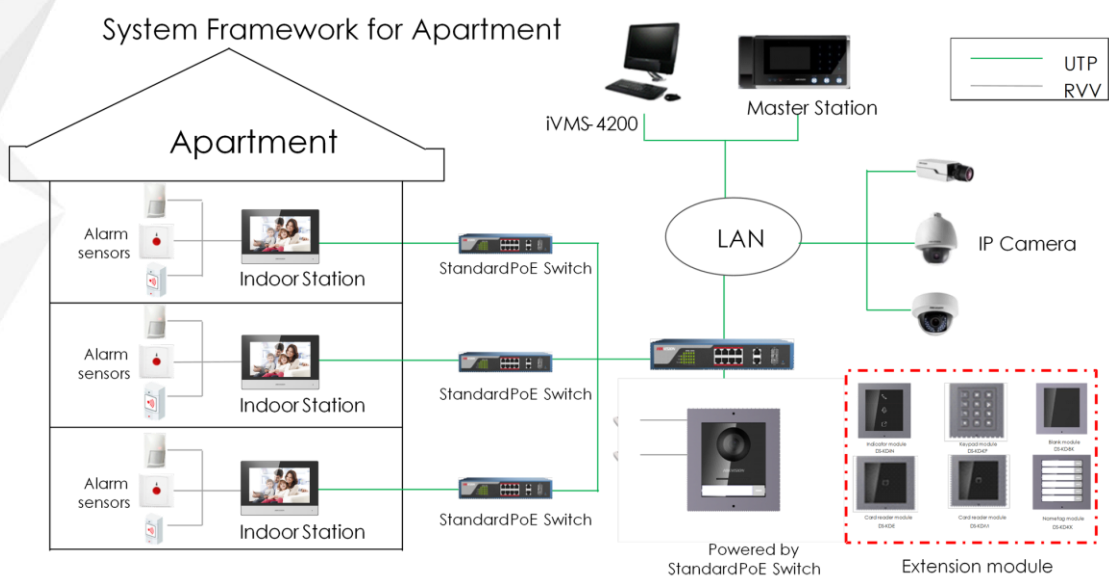

DS-KH6320-WTE1-W

Video Intercom Indoor Station with 7-Inch Touch Screen

Key Feature

- UI V2.0: User friendly design
- 7-inch colorful touch screen with resolution 1024 × 600
- Standard PoE
- Stores messages and captured pictures in the TF card
- Remote unlocking via the client software or the mobile client
- Views live videos of door stations and linked cameras
- Supports wireless network
- White color

Typical Application

Specification

Model		DS-KH6320-WTE1-W
System	Memory	128 MB
	Flash	32 MB
	Operation system	Embedded Linux operation system
Display	Display screen	7-inch colorful TFT LCD
	Display resolution	1024 × 600
	Operation method	Capacitive touch screen
Audio	Audio input	Built-in omnidirectional microphone
	Audio output	Built-in loudspeaker
	Audio compression standard	G.711 U
	Audio compression rate	64 Kbps
	Audio quality	Noise suppression and echo cancellation
Network	Wired network	10/100 Mbps self-adaptive network
	Wireless network	Wi-Fi 802.11b/g/n
	Network protocol	TCP/IP、SIP、RTSP
	Network interface	1 RJ-45 10/100 Mbps self-adaptive
	Alarm input	8-ch alarm inputs
	Relay output	2
	TF card	Max to 32 G, SD 2.0 or lower version
	RS-485	1
General	Power supply	IEEE802.3af, standard PoE
		12 VDC/1 A
	Power consumption	≤ 6 W
	Working temperature	-10 °C to 55 °C (14 °F to 131 °F)
	Working humidity	10% to 90%
Dimensions (W × H × D)	200 mm × 140 mm × 15.1 mm (7.9" × 5.5" × 0.6")	