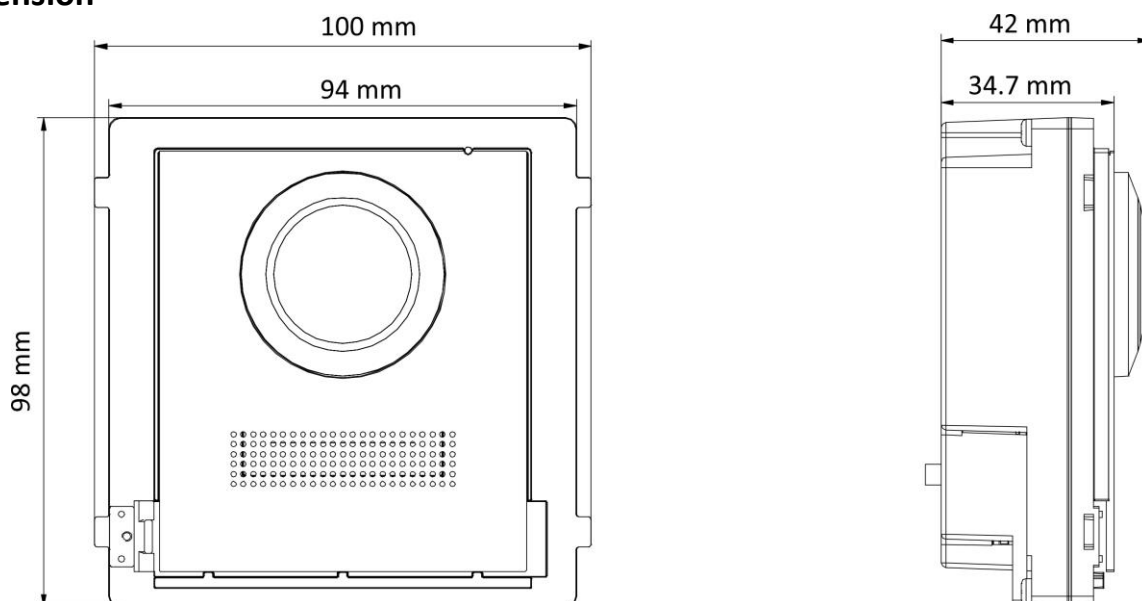

Lock control	2 relays, Max. to 30 VDC, 2 A
Door contact input	2
Two-Wire IP interface	NA
General	
Button	/
Installation	Surface mounting, flush mounting
Indicator	/
Weight	Net weight: 0.425 kg Gross weight: 0.600 kg
Protective level	IP65
Working temperature	-40 °C to 60 °C (-40 °F to 140 °F)
Dimension (W × H × D)	100 mm × 98 mm × 42 mm
Battery	/
Power supply	Powered by KAD704Y or KAD706Y series distributor
Application environment	Outdoor
Power consumption	≤ 4 W
Language	English, French, Portuguese, Brazilian Portuguese, Spanish, Russian, German, Italian, Polish, Turkish, Vietnamese, Arabic, Czech, Hungarian, Dutch, Romanian, Bulgarian, Ukrainian, Croatian, Serbian, Greek, Slovak

▪ **Available Model**

DS-KD8003Y-IME2/NS

▪ **Dimension**