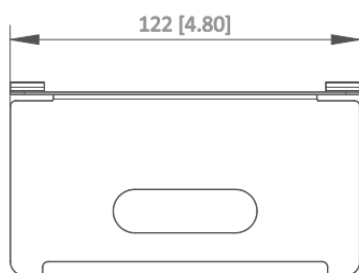

**DS-KABH9510-T**  
**Indoor Station Table Bracket**

- Table bracket for KH9310/9510 series indoor station
- Material: SUS430

▪ **Specification**

General	
Working temperature	-10 °C to 55 °C (14 °F to 131 °F)
Working temperature	-10 °C to 55 °C (14 °F to 131 °F)
Dimension (W × H × D)	122 × 86 × 64 mm (4.80" × 3.39" × 2.52")
Material	SUS430, silica gel

▪ **Available Model**

DS-KABH9510-T

▪ **Dimension**

Unit:mm [inch]

SCALE | 1:1

▪ **Accessory**

DS-KH9510-WTE1

DS-KH9310-WTE1(B)