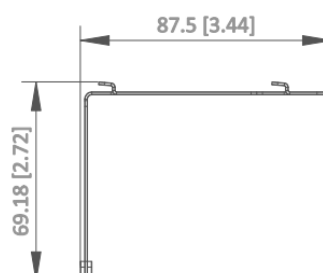

**DS-KABH9510-T**  
**Indoor Station Table Bracket**

- Table bracket for KH9310/9510 series indoor station
- Material: SUS430

▪ **Specification**

General	
Working temperature	-10 °C to 55 °C (14 °F to 131 °F)
Working temperature	-10 °C to 55 °C (14 °F to 131 °F)
Dimension (W × H × D)	122 × 86 × 64 mm (4.80" × 3.39" × 2.52")
Material	SUS430, silica gel

▪ **Available Model**

DS-KABH9510-T

▪ **Dimension**

Unit:mm [inch]

SCALE | 1:1

▪ **Accessory**

DS-KH9510-WTE1

DS-KH9310-WTE1(B)