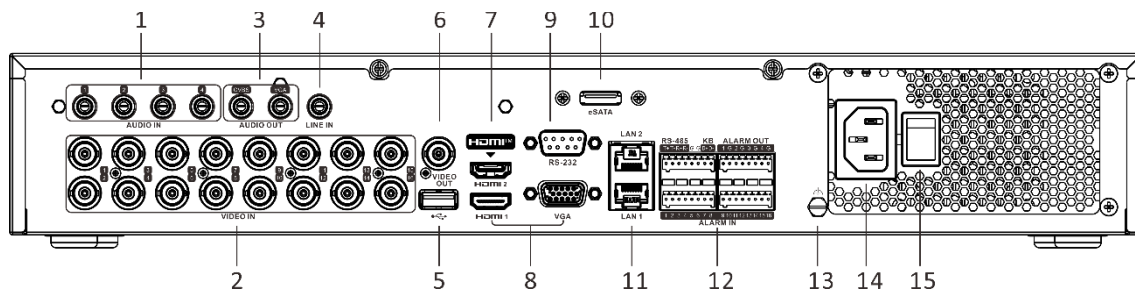

Physical Interface

No.	Description	No.	Description
1	Audio in	9	RS-232 interface
2	Video in	10	eSATA interface
3	Audio out	11	LAN1 and LAN2 interfaces
4	Line in	12	Alarm out, alarm in, RS-485, and keyboard
5	USB interface	13	GND
6	Video out	14	Power supply
7	HDMI2 interface	15	Power switch
8	HDMI1 and VGA interfaces