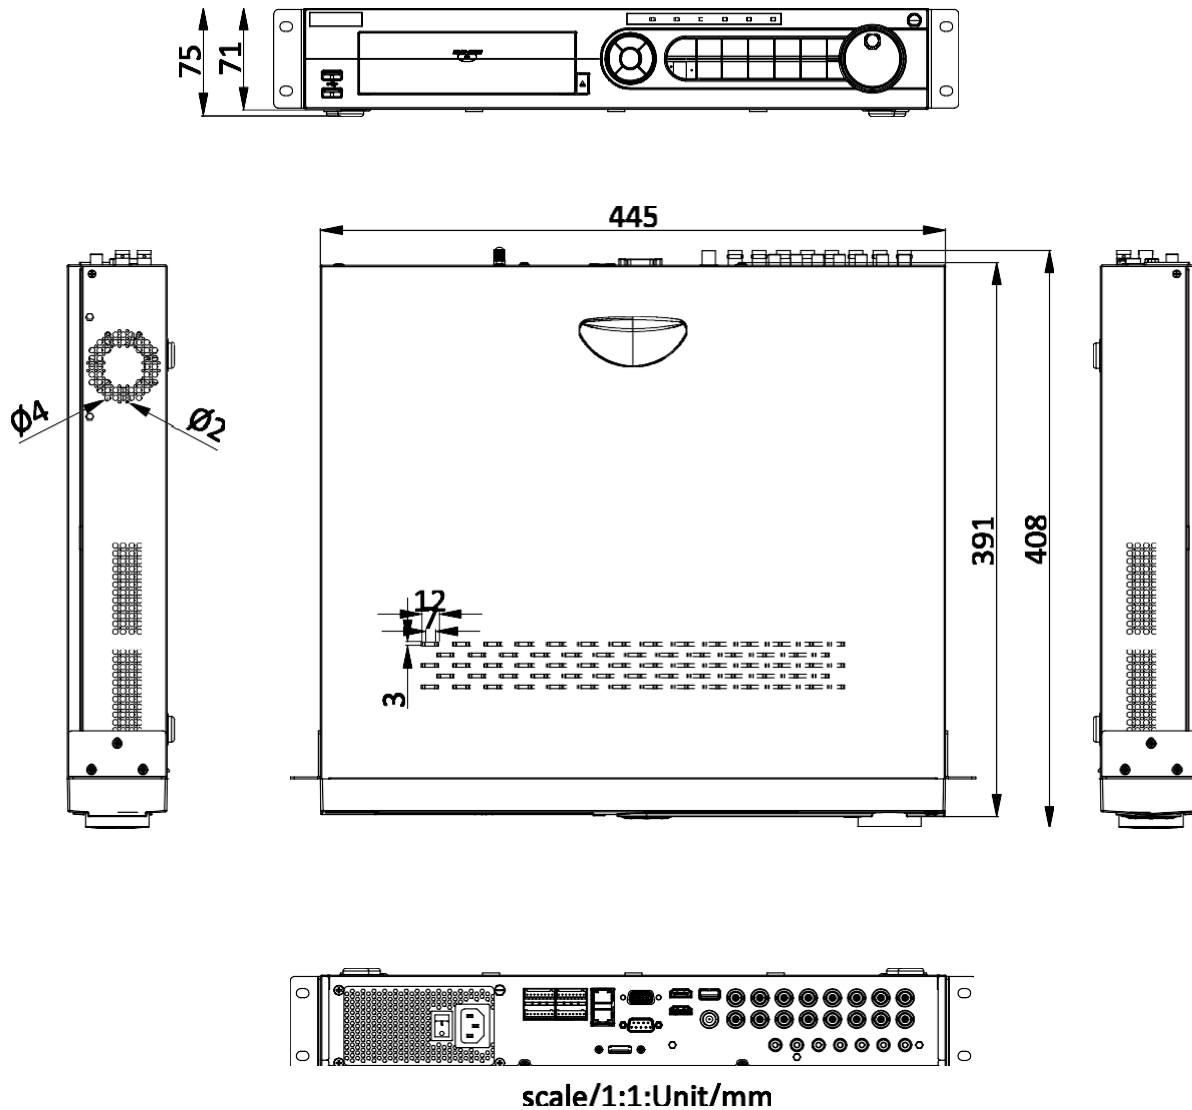

Dimension

Available Model

iDS-7316HUHI-M4/S

Headquarters

No.555 Qianmo Road, Binjiang District,
Hangzhou 310051, China
T +86-571-8807-5998
www.hikvision.com

Follow us on social media to get the latest product and solution information.