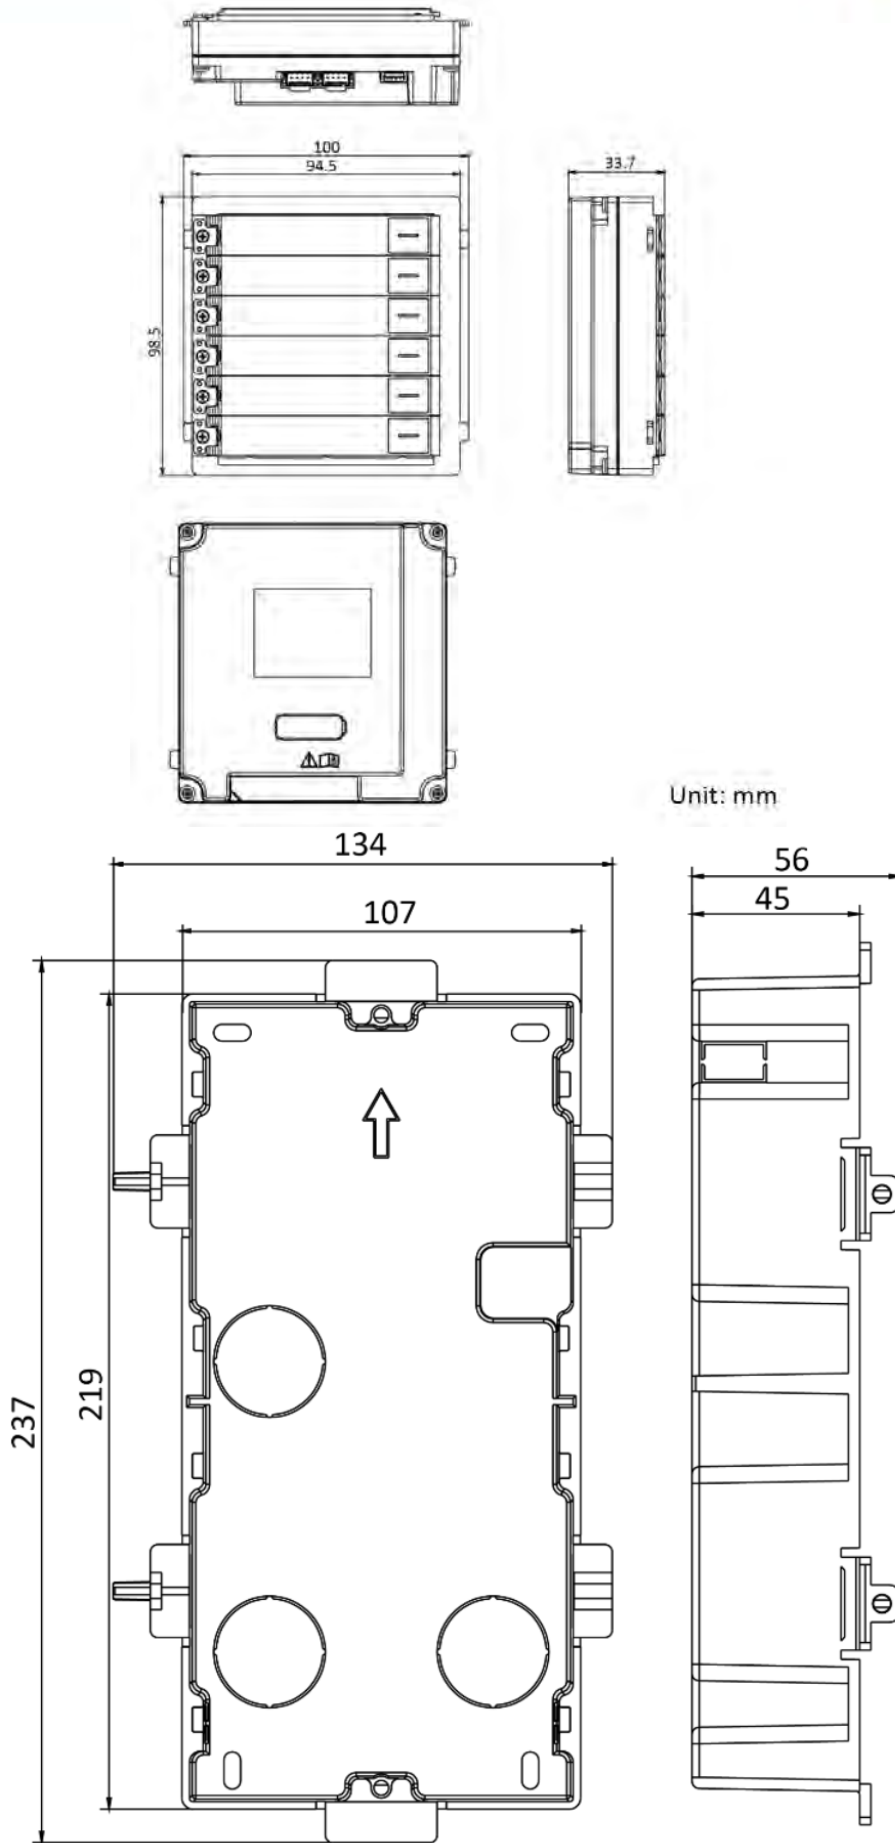

Headquarters

No.555 Qianmo Road, Binj
Hangzhou 310051, China
T +86-571-8807-5998
www.hikvision.com

Follow us on social media

Hikvision

hikvisionhq