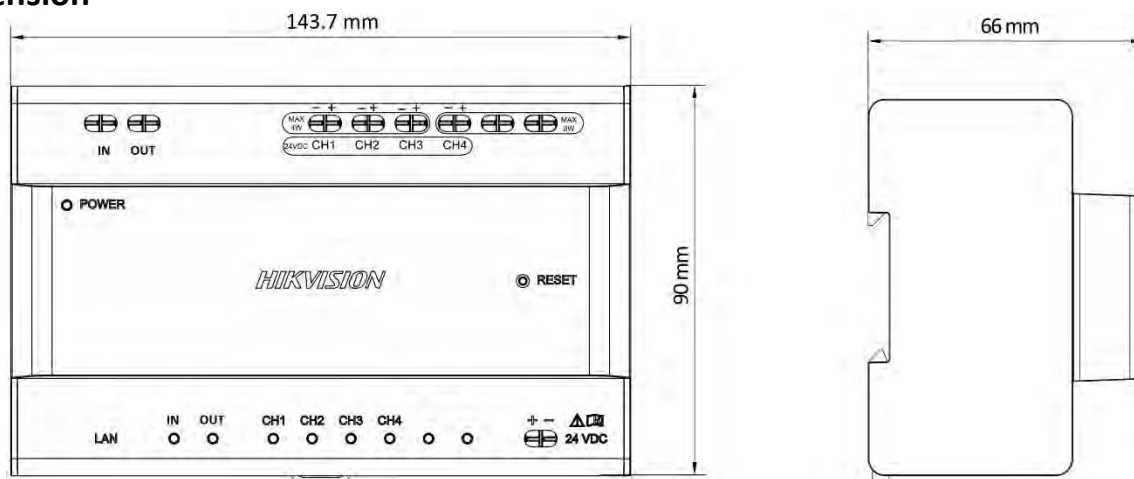

Headquarters  
No. 555, Dianma Road, Binjiang District

Follow us on social media to get the latest product and solution information.

Interfaces	
RS-485	2 (1 input, 1 output)
Power interface	1
General	
Power consumption	≤ 2 W
Button	6
Installation	Flush mounting, surface mounting
Weight	Without package: 190 g
Protective level	IP65
Working temperature	-40° C to +55° C (-40° F to 131° F)
Working humidity	10% to 95%
Dimension	98.2 mm × 100.2 mm × 33.7 mm (3.87" × 3.95" × 1.33")
Power supply	12 VDC (powered for other module)
Indoor station	
System parameters	
Operation system	Embedded Linux operation system
Memory	128 MB
Flash	32 MB
Display parameters	
Display screen	7-inch TFT LCD
Display resolution	1024 × 600
Operation method	Capacitive touch
Audio parameters	
Audio input	Built-in omnidirectional microphone
Audio output	Built-in loudspeaker
Audio quality	Noise suppression and echo cancellation
Volume	Local or software control
Audio compression standard	G.711 U, G.711 A
Audio compression Rate	64 Kbps
Network parameters	
Wired network	Two-wire network
Wireless network	Wi-Fi 802.11b/g/n
Protocol	TCP/IP, SIP, RTSP
Device interface	
Network interface	Two-wire interface
RS-485	1
Alarm input	8 zones alarm input
Relay output	2 (30 V Max.)
TF card	Support, Max. 128 GB
General	
Power supply	Powered by KAD704Y or KAD706Y distributor
Power consumption	≤ 4 W
Working temperature	-10 °C to 50 °C (14 °F to 122 °F)
Working humidity	10% to 90%

## Dimension