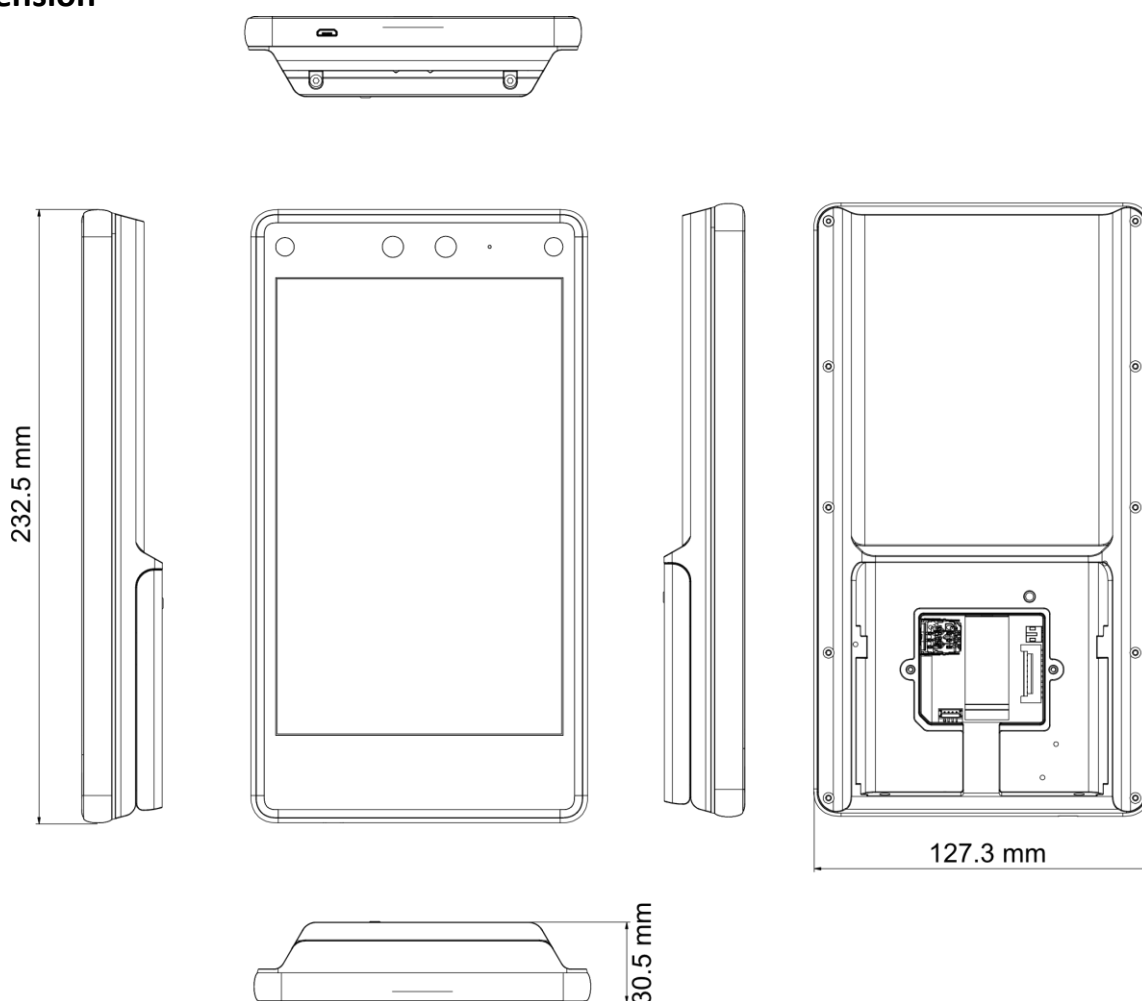

Function	
Language	English, Thai, Brazilian Portuguese, Russian, Spanish, Arabic, Japanese, Ukrainian, and Indonesian
Face anti-spoofing	Support
Hik-Connect	Support

▪ **Available Model**

DS-K1T680D-E1

▪ **Dimension**