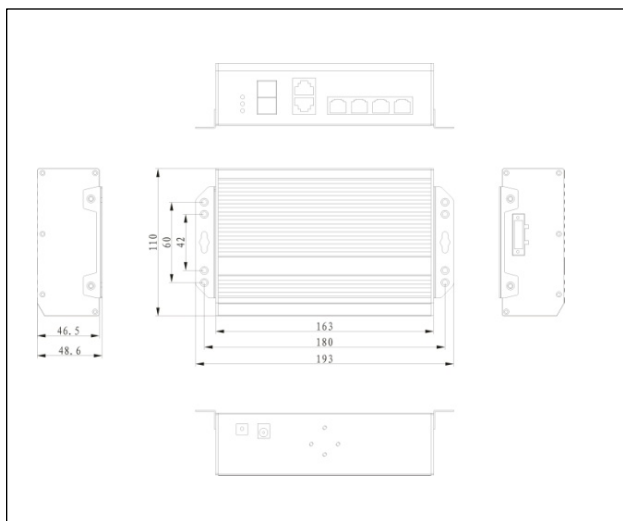

UTP7204GE-HPOE

- Standard: IEEE802.3 ,IEEE802.3u ,IEEE802.3ab,IEEE802.3z,IEEE802.3 af/at;
- Provide 2 optical and 2 Ethernet uplink ports, wherein 1 optical port and 1 Ethernet port are Combo ports;
- Provide 4x10/100/1000 Mbps adaptive downlink ports, 1~4 ports of PoE switch support IEEE802.3af/at;
- Support port(Auto MDI/MDIX)function ;
- Standard DC port and green terminal port, support power adapter with different connectors and power;
- Redundant power design, support power hot backup;
- Fanless wavy metal shell with heat dissipation design ;
- Fast installation and easy operation, convenient for wall, din rail and desktop installation.

Introduction

4 ports Gigabit Ethernet PoE/HPOE switch is an unmanaged PoE Ethernet switch, which provides 2 optical, 2 Ethernet uplink ports and 4 Gigabit PoE downlink Ethernet ports, wherein 1 optical and 1 Ethernet ports are Combo ports. The product supports PoE+/PoE++ high power network Dome, which could be widely used in security network video surveillance, network engineering and other occasions.

Application

Physical Features

Interface drawing

Specification

Model	UTP7204GE-HPOE
Downstream Ports	4* 10/100/1000Base-T
Uplink Ports	2*1000Mbps SFP Port and 2*10/100/1000Base-T
Network Standard	IEEE802.3、IEEE802.3u、IEEE802.3ab、IEEE802.3z、IEEE802.3 X
Switch Capacity	17.5Gbps
Throughput	10.4Mpps
Switch Processing Scheme	Store and Forward
Memory Buffer	1Mbit
MAC Table	8K
PoE Standard	802.3af/at
PoE Type	End-span
Power Pin Assignment	1/2(+), 3/6(-)
PoE Power Output	48~57V DC , 60 watts max
PoE Budget	120 watts max
Lightning protection	6KV Execute : IEC61000-4-5
ESD	6KV Contact discharge 8KV Air discharge Execute : IEC61000-4-2
Power Supply	DC 48~57V
Power Dissipation	<6W
Work temperature	-40°C~75°C
Storage temperature	-40°C~85°C
Humidity(Non-condensin)	5%-95%
Dimension (L×W×H)	163mm×110mm×46mm
Weight	530g
MTBF	200000 Hour
Ingress protection rating	IP40
Regulator	CE、FCC、ROHS