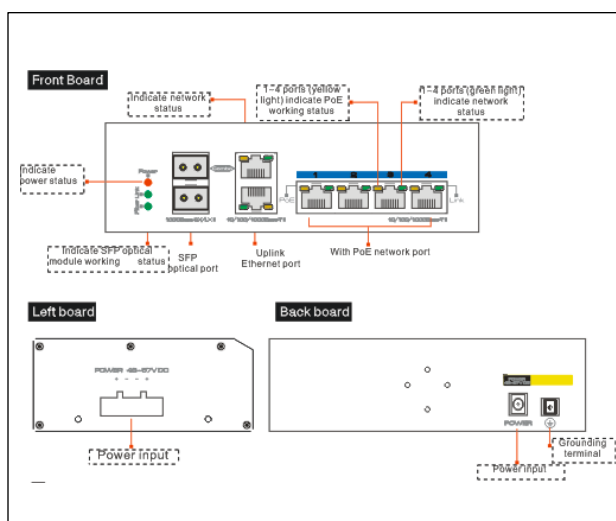

UTP7204GE-HPOE

- Standard: IEEE802.3 ,IEEE802.3u ,IEEE802.3ab,IEEE802.3z,IEEE802.3 af/at;
- Provide 2 optical and 2 Ethernet uplink ports, wherein 1 optical port and 1 Ethernet port are Combo ports;
- Provide 4x10/100/1000 Mbps adaptive downlink ports, 1~4 ports of PoE switch support IEEE802.3af/at;
- Support port(Auto MDI/MDIX)function ;
- Standard DC port and green terminal port, support power adapter with different connectors and power;
- Redundant power design, support power hot backup;
- Fanless wavy metal shell with heat dissipation design ;
- Fast installation and easy operation, convenient for wall, din rail and desktop installation.

Introduction

4 ports Gigabit Ethernet PoE/HPOE switch is an unmanaged PoE Ethernet switch, which provides 2 optical, 2 Ethernet uplink ports and 4 Gigabit PoE downlink Ethernet ports, wherein 1 optical and 1 Ethernet ports are Combo ports. The product supports PoE+/PoE++ high power network Dome, which could be widely used in security network video surveillance, network engineering and other occasions.

Application

Physical Features

Interface drawing

Specification

Model	UTP7204GE-HPOE
Downstream Ports	4* 10/100/1000Base-T
Uplink Ports	2*1000Mbps SFP Port and 2*10/100/1000Base-T
Network Standard	IEEE802.3、IEEE802.3u、IEEE802.3ab、IEEE802.3z、IEEE802.3 X
Switch Capacity	17.5Gbps
Throughput	10.4Mpps
Switch Processing Scheme	Store and Forward
Memory Buffer	1Mbit
MAC Table	8K
PoE Standard	802.3af/at
PoE Type	End-span
Power Pin Assignment	1/2(+), 3/6(-)
PoE Power Output	48~57V DC , 60 watts max
PoE Budget	120 watts max
Lightning protection	6KV Execute : IEC61000-4-5
ESD	6KV Contact discharge 8KV Air discharge Execute : IEC61000-4-2
Power Supply	DC 48~57V
Power Dissipation	<6W
Work temperature	-40°C~75°C
Storage temperature	-40°C~85°C
Humidity(Non-condensin)	5%-95%
Dimension (L×W×H)	163mm×110mm×46mm
Weight	530g
MTBF	200000 Hour
Ingress protection rating	IP40
Regulator	CE、FCC、ROHS