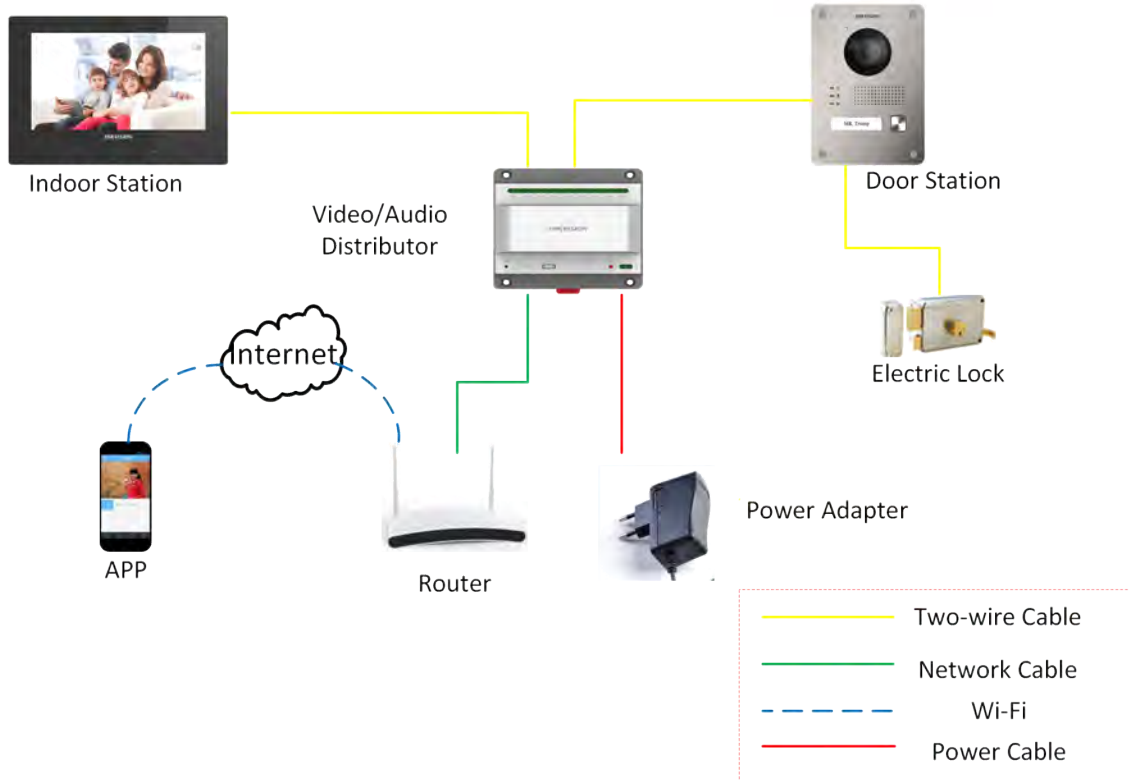

Typical Application