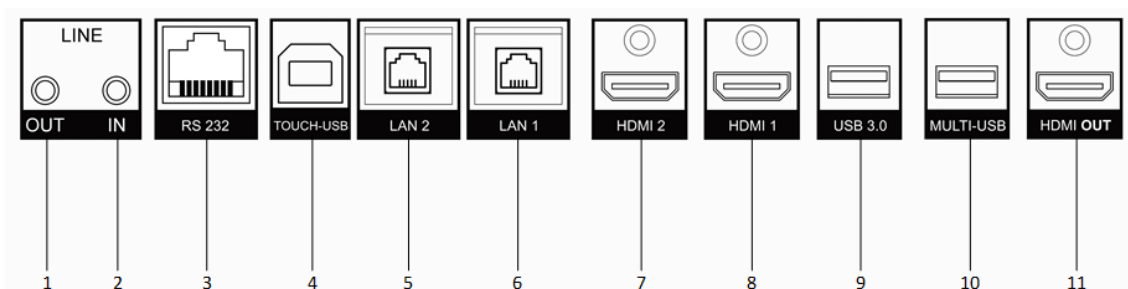

- Ultra HD display with up to 3840 × 2160 resolution of input signal available.
- 20px ultra fine writing, and 2 mm diameter recognizable with the precision of 1 mm.
- Built-in Wi-Fi realizes miracasting without any cable connection.
- Built-in interactive whiteboard system allows annotating and sharing by QR code.
- Looping-out display available.
- Various audio and video interfaces for device access.
- Built-in network switch chip saves a network switch.
- Built-in Android system provides kinds of applications.
- Compatible with OPS/OPS-C devices, realizing smooth switch between built-in systems.
- Ultra-thin design with aluminum profile frame.

## Physical Interface

Interface	Description	Interface	Description
1.LINE OUT	Earphone Interface	2.LINE IN	Audio Input Interface
3.RS-232	RS-232 Serial Port	4.TOUCH-USB	Peripheral Touch Interface
5.LAN 2	Ethernet Interface 2	6. LAN 1	Ethernet Interface 1
7.HDMI 2	HDMI Input Interface 2	8.HDMI 1	HDMI Input Interface 1
9.USB 3.0	USB 3.0 Interface	10.MULTI-USB	Multi-functional USB Interface
11.HDMI OUT	HDMI Output Interface		