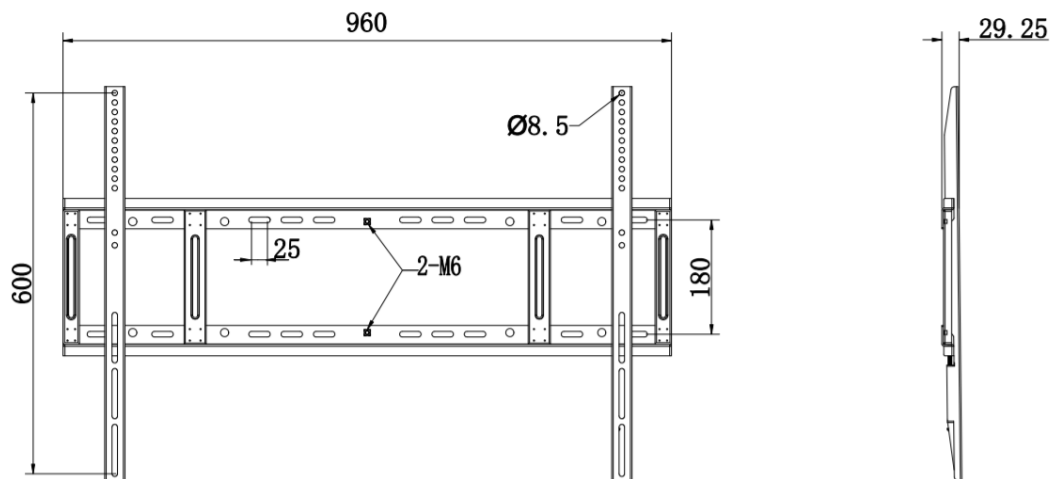

Working Humidity	10% to 90% RH
<b>General</b>	
Power	100 to 240 V, AC, 50/60 Hz
Product dimensions	1963 × 1159 × 87.5 mm
Package Dimensions (W × H × D)	2187 × 1366 × 274 mm
Net Weight	65.12 kg
Gross Weight	86.24 kg
Lifespan	50000 hours

## Physical Interface

Interface	Description	Interface	Description
1.LINE OUT	Earphone Interface	2.LINE IN	Audio Input Interface
3.RS-232	RS-232 Serial Port	4.TOUCH-USB	Peripheral Touch Interface
5.LAN 2	Ethernet Interface 2	6. LAN 1	Ethernet Interface 1
7.HDMI 2	HDMI Input Interface 2	8.HDMI 1	HDMI Input Interface 1
9.USB 3.0	USB 3.0 Interface	10.MULTI-USB	Multi-functional USB Interface
11.HDMI OUT	HDMI Output Interface		

## Installation

The rear should be installed on the hook holes

▪ Available Model

DS-D5B86RB/C

▪ Dimension

**Headquarters**

No.555 Qianmo Road, Binjiang District,  
Hangzhou 310051, China  
T +86-571-8807-5998  
www.hikvision.com