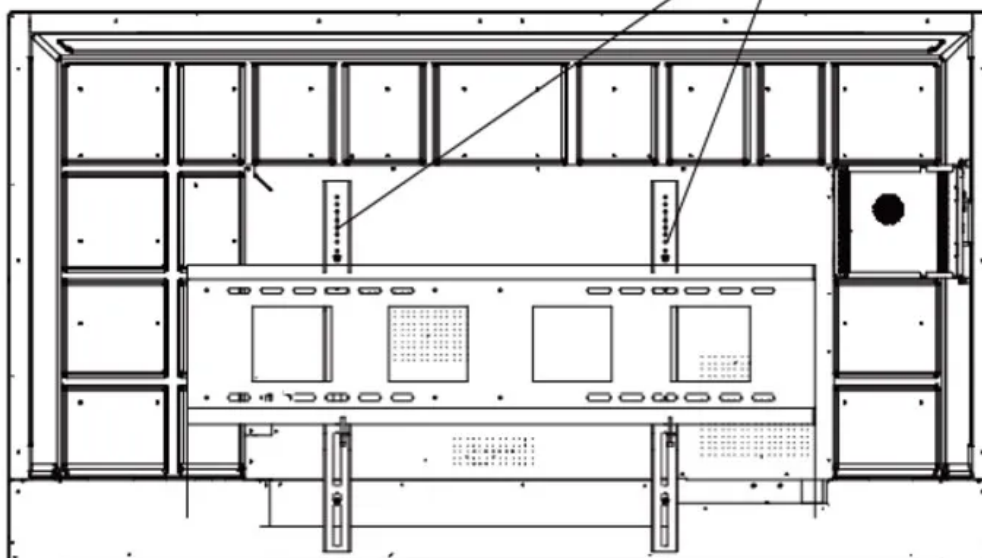

## Physical Interface

Interface	Description	Interface	Description
1.LINE OUT	Earphone Interface	2.LINE IN	Audio Input Interface
3.RS-232	RS-232 Serial Port	4.TOUCH-USB	Peripheral Touch Interface
5.LAN 2	Ethernet Interface 2	6. LAN 1	Ethernet Interface 1
7.HDMI 2	HDMI Input Interface 2	8.HDMI 1	HDMI Input Interface 1
9.USB 3.0	USB 3.0 Interface	10.MULTI-USB	Multi-functional USB Interface
11.HDMI OUT	HDMI Output Interface		

## Installation

The rear should be installed on the hook holes

▪ Available Model

DS-D5B86RB/C

▪ Dimension

**Headquarters**

No.555 Qianmo Road, Binjiang District,  
Hangzhou 310051, China  
T +86-571-8807-5998  
www.hikvision.com