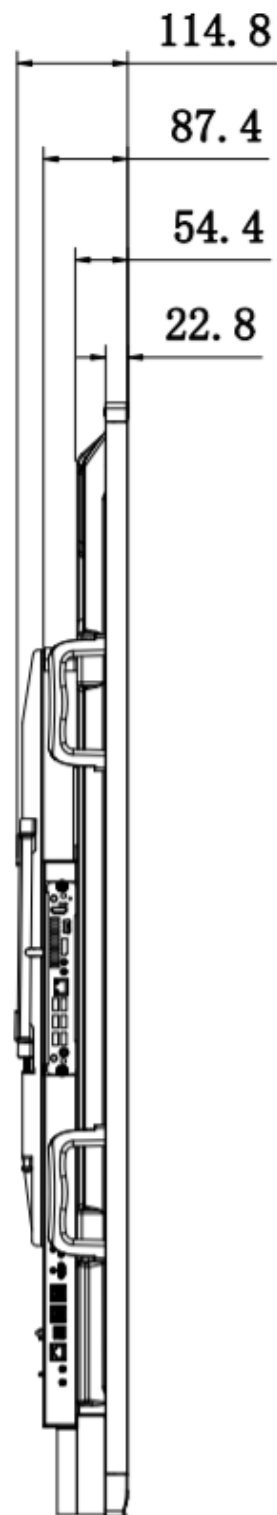

- Ultra HD display with up to 3840 × 2160 resolution of input signal available.
- 20px ultra fine writing, and 2 mm diameter recognizable with the precision of 1 mm.
- Built-in Wi-Fi realizes miracasting without any cable connection.
- Built-in interactive whiteboard system allows annotating and sharing by QR code.
- Looping-out display available.
- Various audio and video interfaces for device access.
- Built-in network switch chip saves a network switch.
- Built-in Android system provides kinds of applications.
- Compatible with OPS/OPS-C devices, realizing smooth switch between built-in systems.
- Ultra-thin design with aluminum profile frame.

Working Humidity	10% to 90% RH
<b>General</b>	
Power	100 to 240 V, AC, 50/60 Hz
Product dimensions	1963 × 1159 × 87.5 mm
Package Dimensions (W × H × D)	2187 × 1366 × 274 mm
Net Weight	65.12 kg
Gross Weight	86.24 kg
Lifespan	50000 hours

## Physical Interface

Interface	Description	Interface	Description
1.LINE OUT	Earphone Interface	2.LINE IN	Audio Input Interface
3.RS-232	RS-232 Serial Port	4.TOUCH-USB	Peripheral Touch Interface
5.LAN 2	Ethernet Interface 2	6. LAN 1	Ethernet Interface 1
7.HDMI 2	HDMI Input Interface 2	8.HDMI 1	HDMI Input Interface 1
9.USB 3.0	USB 3.0 Interface	10.MULTI-USB	Multi-functional USB Interface
11.HDMI OUT	HDMI Output Interface		

## Installation

The rear should be installed on the hook holes

▪ Available Model

DS-D5B86RB/C

▪ Dimension

**Headquarters**

No.555 Qianmo Road, Binjiang District,  
Hangzhou 310051, China  
T +86-571-8807-5998  
www.hikvision.com