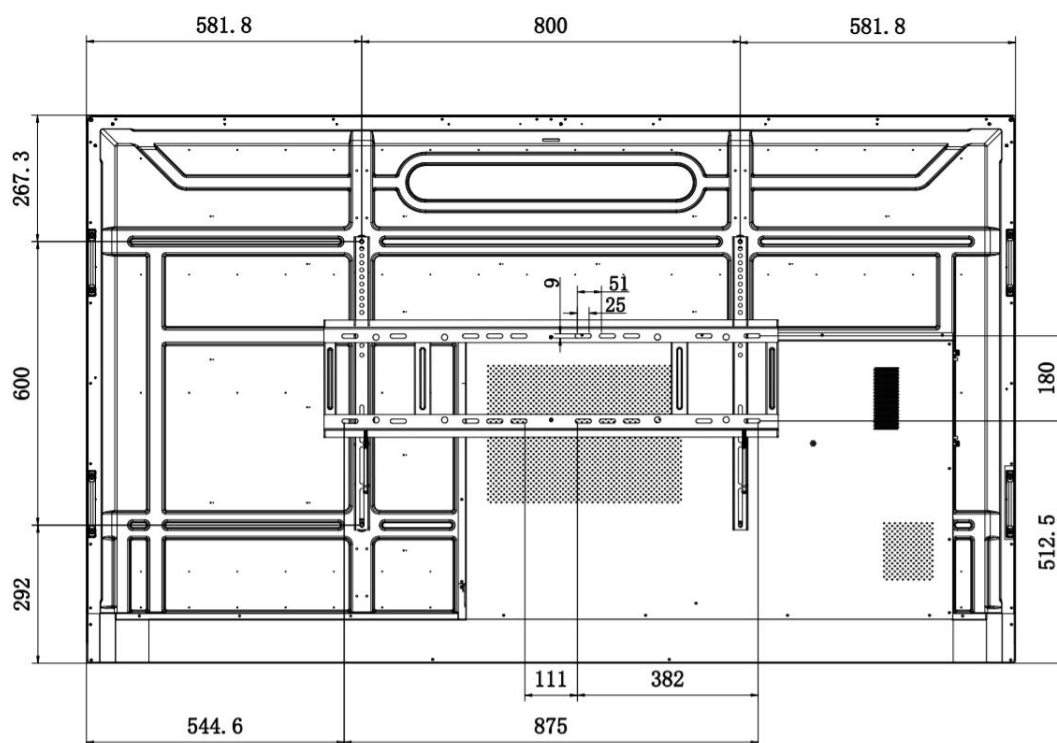

Working Humidity	10% to 90% RH
<b>General</b>	
Power	100 to 240 V, AC, 50/60 Hz
Product dimensions	1963 × 1159 × 87.5 mm
Package Dimensions (W × H × D)	2187 × 1366 × 274 mm
Net Weight	65.12 kg
Gross Weight	86.24 kg
Lifespan	50000 hours

## Physical Interface

Interface	Description	Interface	Description
1.LINE OUT	Earphone Interface	2.LINE IN	Audio Input Interface
3.RS-232	RS-232 Serial Port	4.TOUCH-USB	Peripheral Touch Interface
5.LAN 2	Ethernet Interface 2	6. LAN 1	Ethernet Interface 1
7.HDMI 2	HDMI Input Interface 2	8.HDMI 1	HDMI Input Interface 1
9.USB 3.0	USB 3.0 Interface	10.MULTI-USB	Multi-functional USB Interface
11.HDMI OUT	HDMI Output Interface		

## Installation

The rear should be installed on the hook holes

▪ Available Model

DS-D5B86RB/C

▪ Dimension

**Headquarters**

No.555 Qianmo Road, Binjiang District,  
Hangzhou 310051, China  
T +86-571-8807-5998  
www.hikvision.com