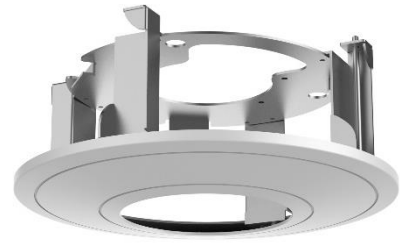

DS-1227ZJ-DM32

In-Ceiling Mounting Bracket for Dome Camera

Features

- Steel and plastic material with surface spray treatment
- Magnetic design facilitates dome camera installation
- In-ceiling mounting saves installation space

Dimension

* $\Phi 222$ mm ($\Phi 8.86$ ") is the diameter for the cable hole on the ceiling.

Available Model

DS-1227ZJ-DM32

Parameters

Model	DS-1227ZJ-DM32
Parameters	In-Ceiling Mounting Bracket for Dome Camera
Appearance	Hikvision White
Material	Steel and Plastic
Dimension	$\Phi 224.95$ mm \times 98.07 mm ($\Phi 8.86$ " \times 3.86")
Weight	660 g (1.46 lb.)

Notes

- The bracket should be installed on the flat ceiling.
- The ceiling must be capable of supporting over 3 times as much as the total weight of the camera and the bracket.
- The bracket's maximum load capacity is 3 Kg (6.6 lb.).