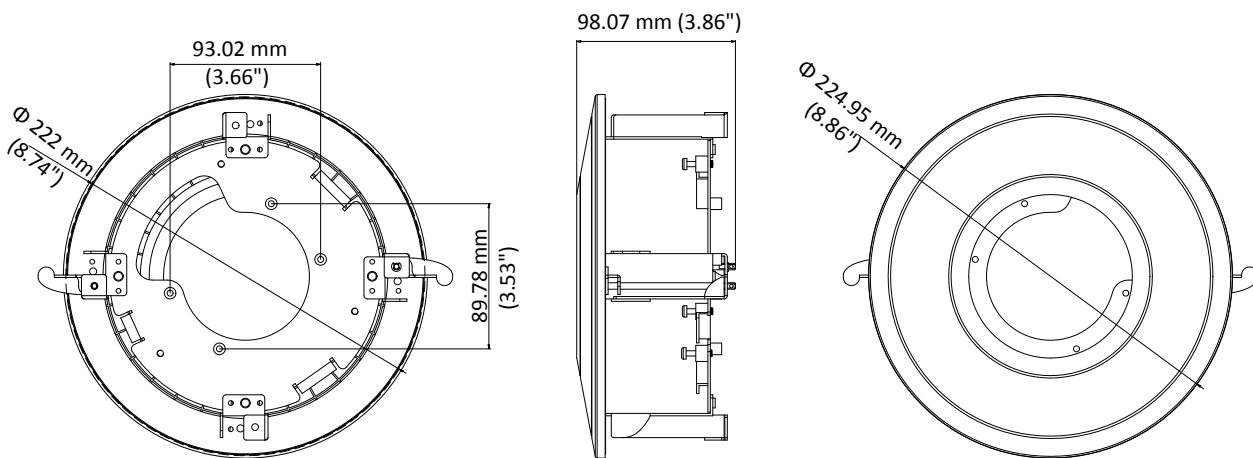

DS-1227ZJ-DM32

In-Ceiling Mounting Bracket for Dome Camera

Features

- Steel and plastic material with surface spray treatment
- Magnetic design facilitates dome camera installation
- In-ceiling mounting saves installation space

Dimension

* $\Phi 222$ mm ($\Phi 8.86$ ") is the diameter for the cable hole on the ceiling.

Available Model

DS-1227ZJ-DM32

Parameters

Model	DS-1227ZJ-DM32
Parameters	In-Ceiling Mounting Bracket for Dome Camera
Appearance	Hikvision White
Material	Steel and Plastic
Dimension	$\Phi 224.95$ mm \times 98.07 mm ($\Phi 8.86$ " \times 3.86")
Weight	660 g (1.46 lb.)

Notes

- The bracket should be installed on the flat ceiling.
- The ceiling must be capable of supporting over 3 times as much as the total weight of the camera and the bracket.
- The bracket's maximum load capacity is 3 Kg (6.6 lb.).