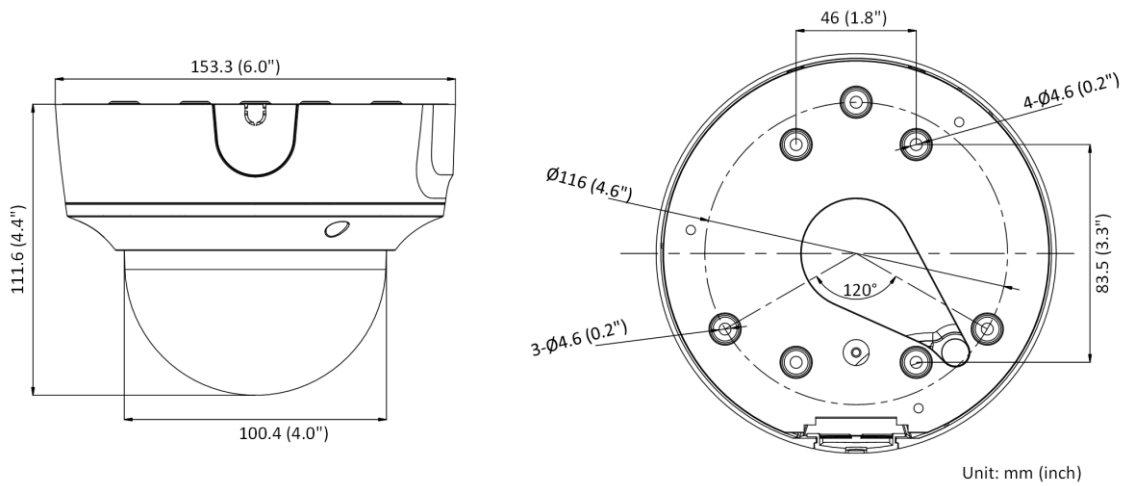

▪ **Dimension**

▪ **Accessory**

▪ **Optional**

DS-1473ZJ-155 Wall Mount	DS-1227ZJ-DM44 Pendant Mount	DS-1473ZJ-155B Wall Mount	DS-1475ZJ-SUS Vertical Pole Mount	DS-1471ZJ-155 Pendant Mount
DS-1280ZJ-DM55 Junction Box	DS-1476ZJ-SUS Corner Mount