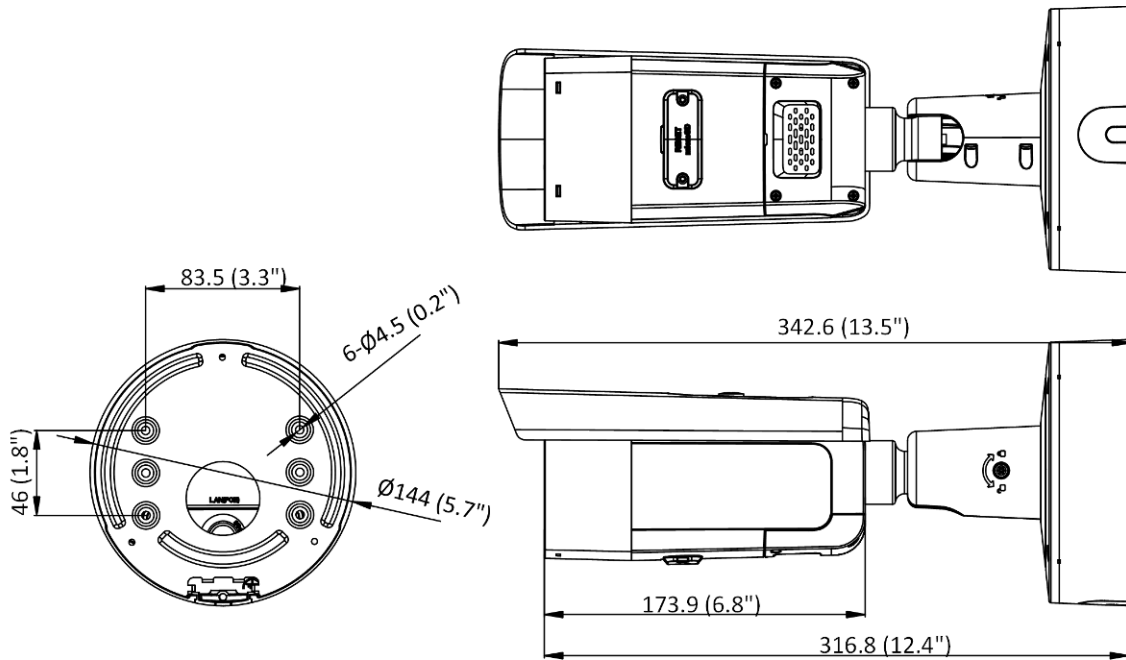

▪ **Available Model**

DS-2CD2646G2-IZSU/SL (2.8 to 12 mm)

▪ **Dimension**

Unit: mm (inch)

▪ **Accessory**

▪ **Optional**

DS-1275ZJ-S-SUS Vertical Pole Mount	DS-2251ZJ Pendant Mount	DS-1476ZJ-SUS Corner Mount